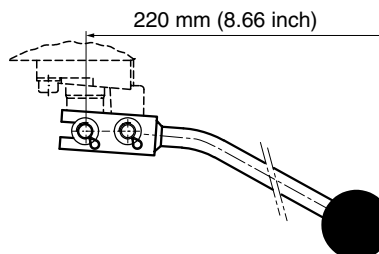

9126323201

Hand lever kit **M93**. Suitable for HV09, F130 G1 and H170CF.