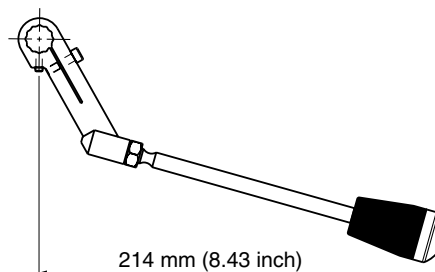

8234939022

Hand lever kit **MP2**. Suitable for P70 G1.