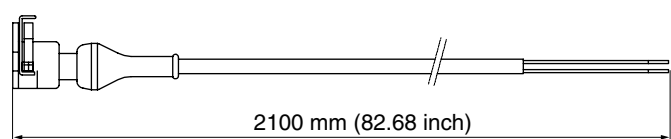

393000K632

Cables for PVC25/PS25, 2m. Suit valves with electro hydraulic spool actuators using solenoids in version PVC25/PS25 with AMP connectors