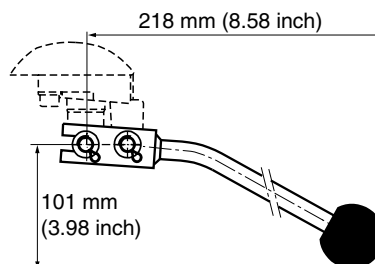

9126259201

Hand lever kit **M92**. Suitable for HV09, F130 G1 and H170CF.