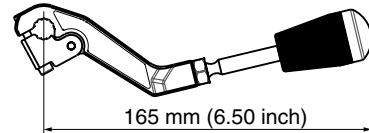

6760546

Handle Window kit. 6 pcs
Suitable for all our hand levers with oval knob

8234939034

Hand lever kit **MP14**, black knob. Suitable for P70 G2.

823493903425

Hand lever kit **MP14**, black knob. Suitable for P70 G2. 25 pcs.