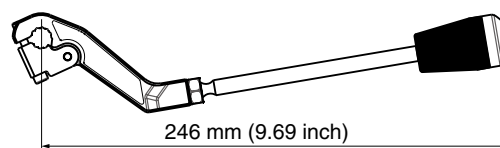

823493903325

Hand lever kit **MP13**. Suitable for P70 G2. 25 pcs.