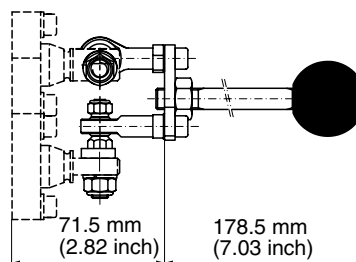

301000S277

Hand lever kit, joystick **M97**. Suitable for F130 G2.