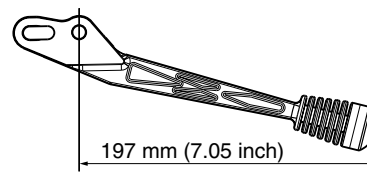

6760178

Lever kit without lever pin and knob. Suitable for P70 G2.
Can be combined with ML1

8234939021

Hand lever kit **MP1**. Suitable for P70 and F130 G2.
Complete lever in plastic.

823493902125

Hand lever kit **MP1**. Suitable for P70 and F130 G2.
Complete lever in plastic. 25 pcs.