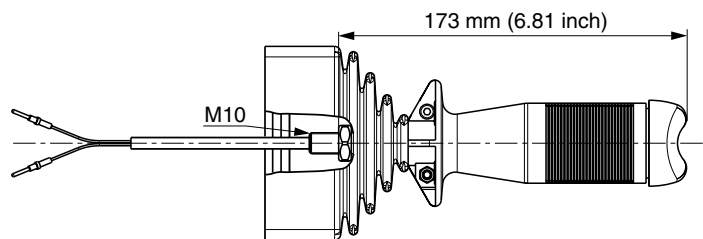

6760401

PCL402 handle typ **E1**, micro switch
with IP67 class

Thumb switch symbol