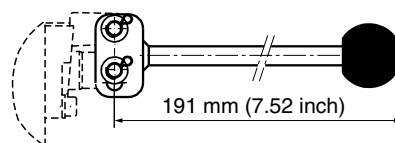

301000S277

Hand lever kit, joystick **M97**. Suitable for F130 G2.

8234939001

Hand lever kit **ML1**. Suitable for L90LS, P70 with ECH.

8234939091

Lever kit without lever pin and knob. Suitable for P70 G1.
Can be combined with ML1