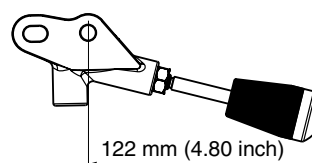

823493902625

Hand lever kit **MP6**. Suitable for P70 and F130 G2. 25 pcs.