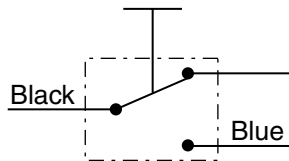

6760401

PCL402 handle typ **E1**, micro switch
with IP67 class

Thumb switch symbol