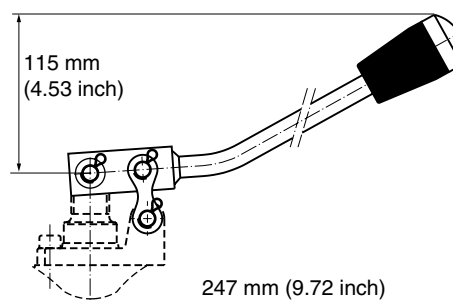

9126175701
Hand lever kit **M8**. Suitable for HV08.