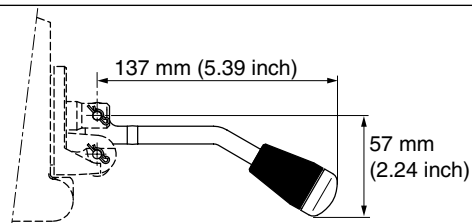

9122178015
Hand lever kit **M761**. Suitable for HV07 and L90LS.