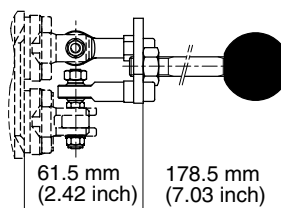

9122178014
Hand lever kit, joystick **M710**. Suitable for HV07 and L90LS.