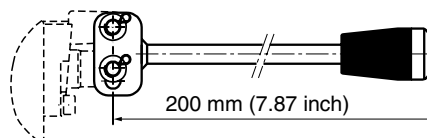

9122178015
 Hand lever kit **M761**. Suitable for HV07 and L90LS.

9126175701
 Hand lever kit **M8**. Suitable for HV08.

9126180901

Hand lever kit **M9**. Suitable for HV09, F130 G1 and H170CF.

9126205201

Hand lever kit **M91**. Suitable for HV09, F130 G1 and H170CF.