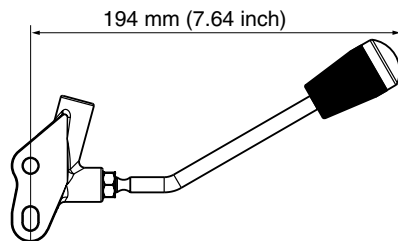

6760382

Hand lever kit **MP17**.
Same as MP12, but reinforced lever attachment.
Suitable for P70 and F130 G2.