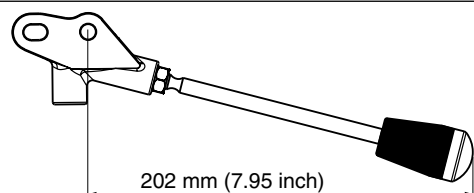

Thumb switch symbol

6760382

Hand lever kit **MP17**.
 Same as MP12, but reinforced lever attachment.
 Suitable for P70 and F130 G2.

6760623

25 pcs.

6760608

Hand lever kits **MP18**.
 Same as MP3, but all steel parts in stainless steel.
 Suitable for P70 and F130 G2.