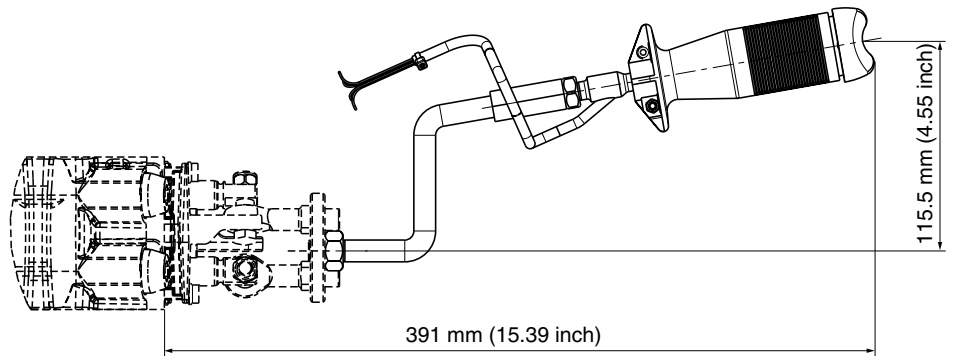

823493903525

Hand lever kit **MP15**, red knob. Suitable for P70 G2. 25 pcs.

6760314

Hand lever kit **MP16**.
 Suitable only in combination
 with MP7 for P70 G2.

Thumb switch symbol

6760401

PCL402 handle typ **E1**, micro switch
 with IP67 class