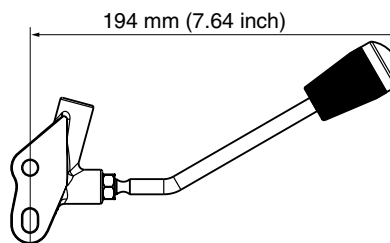

823493903225

Hand lever kit **MP12**. Suitable for P70 and F130 G2. 25 pcs.