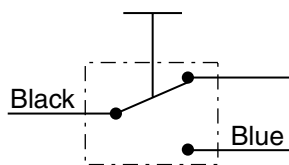

6760314

Hand lever kit **MP16**.
Suitable only in combination
with MP7 for P70 G2.

Thumb switch symbol