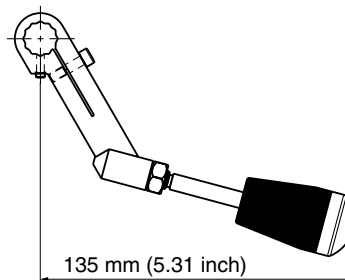

823493902825

Hand lever kit **MP8**. Suitable only in combination with MP7 for P70. 25 pcs.

8234939029

Hand lever kit **MP9**, black knob. Suitable for P70 G1.

8234939030

Hand lever kit **MP10**, red knob. Suitable for P70 G1.