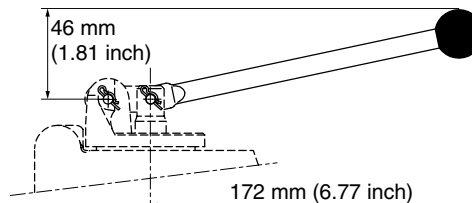

6760627 (replace 3763932)
POL adapter G (BSPP threads). Suitable for L90LS.

6760628 (replace 3764197)
POL adapter U (UNF threads). Suitable for L90LS.

Hand levers

All lever pins in anodized steel. Knobs in black plastic. Oval knobs have a plastic window for placing a symbol. Where G1 or G2 is stated means valves in **Generation 1** or **Generation 2**.

9122178008
Hand lever kit **M7**. Suitable for HV07 and L90LS.