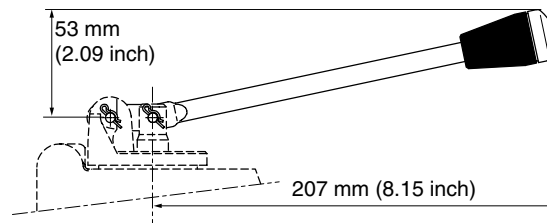

9122178011
Hand lever kit **M71**. Suitable for HV07 and L90LS.