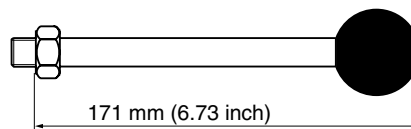

823493902825

Hand lever kit **MP8**. Suitable only in combination with MP7 for P70. 25 pcs.