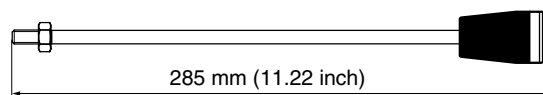

6760409

Lever kit, part of MP11
Suitable for P70 and F130 G2.