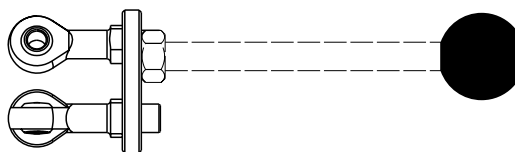

Hand lever kit **MP6**. Suitable for P70 and F130 G2.

823493902625

Hand lever kit **MP6**. Suitable for P70 and F130 G2. 25 pcs.

8234939027

Hand lever kit **MP7**. Suitable for P70.

8234939028

Hand lever kit **MP8**. Suitable only in combination with MP7 for P70.