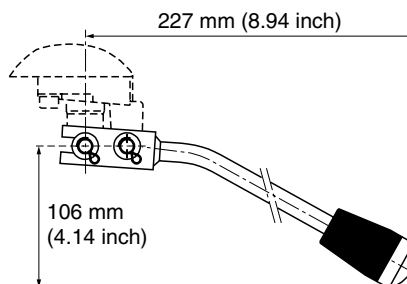

9126180901

Hand lever kit **M9**. Suitable for HV09, F130 G1 and H170CF.