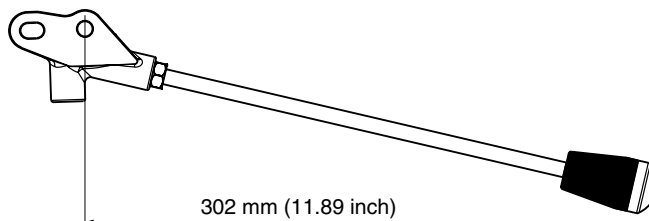

823493903125

Hand lever kit **MP11**. Suitable for P70 and F130 G2. 25 pcs.